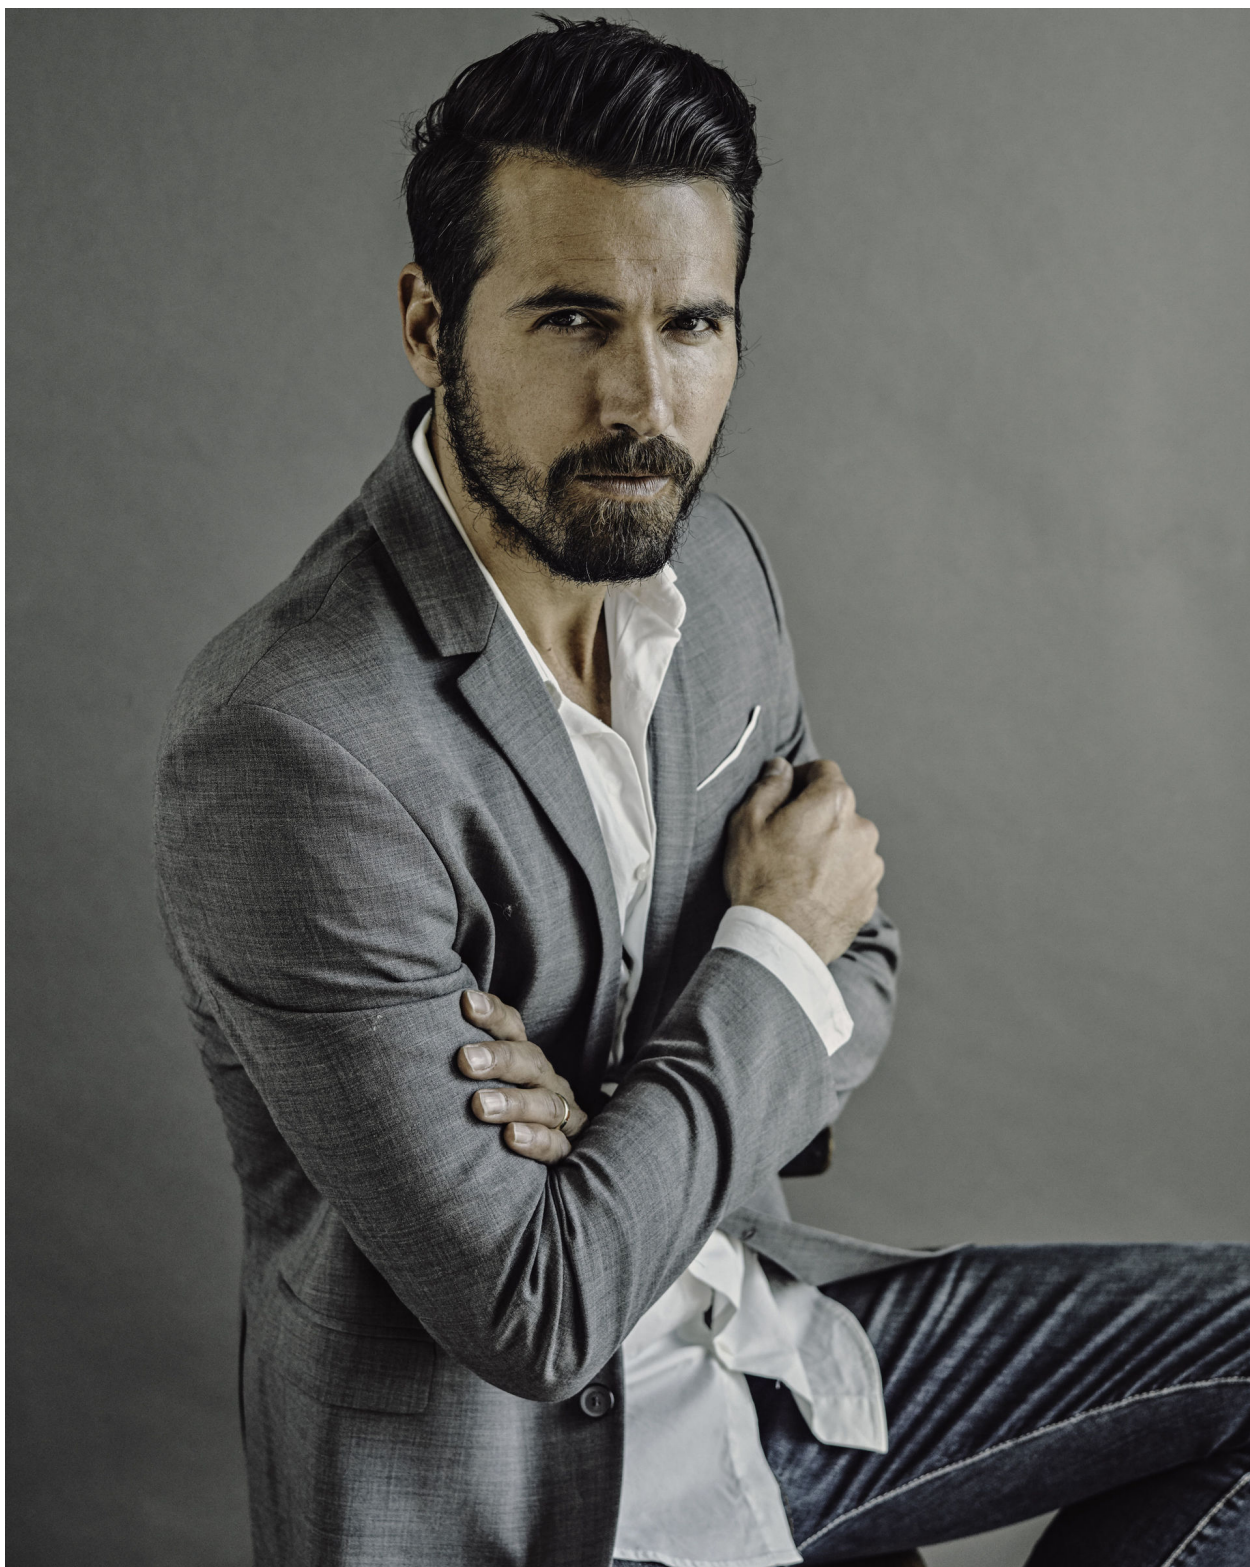

ANDERSON RIBEIRO

height 188 cm · bust 100 cm · waist 81 cm · hips 98 cm · suit 50
shoes size 45 · eyes brown

NAPER (opposite) Brown, white, and sage sport suede loafer. Also available in black antique patent, black vintage calf, black, cloud & red sport suede, sun & tang grain calf, dark washed jean, and tan woven vintage calf, \$268 – \$288.

ANDERSON RIBEIRO

height 188 cm · bust 100 cm · waist 81 cm · hips 98 cm · suit 50
shoes size 45 · eyes brown

ANDERSON RIBEIRO

height 188 cm · bust 100 cm · waist 81 cm · hips 98 cm · suit 50
shoes size 45 · eyes brown